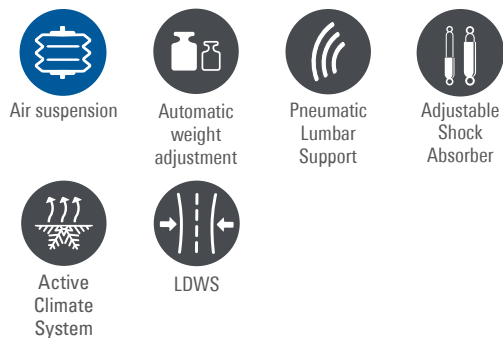

# LINEA<sup>®</sup> CLIMATE

With active seat climate system

Images may differ from series fittings

**GRAMMER**

## LINEA® CLIMATE

The LINEA Climate enables the driver to control the temperature of their driving environment. On hot days, body moisture is removed and the seat remains pleasantly cool due to our active climate system. On cold days, you can use the seat heating to raise the temperature.

LINEA Climate is also available with the integrated LANE DEPARTURE WARNING SYSTEM as an optional extra.